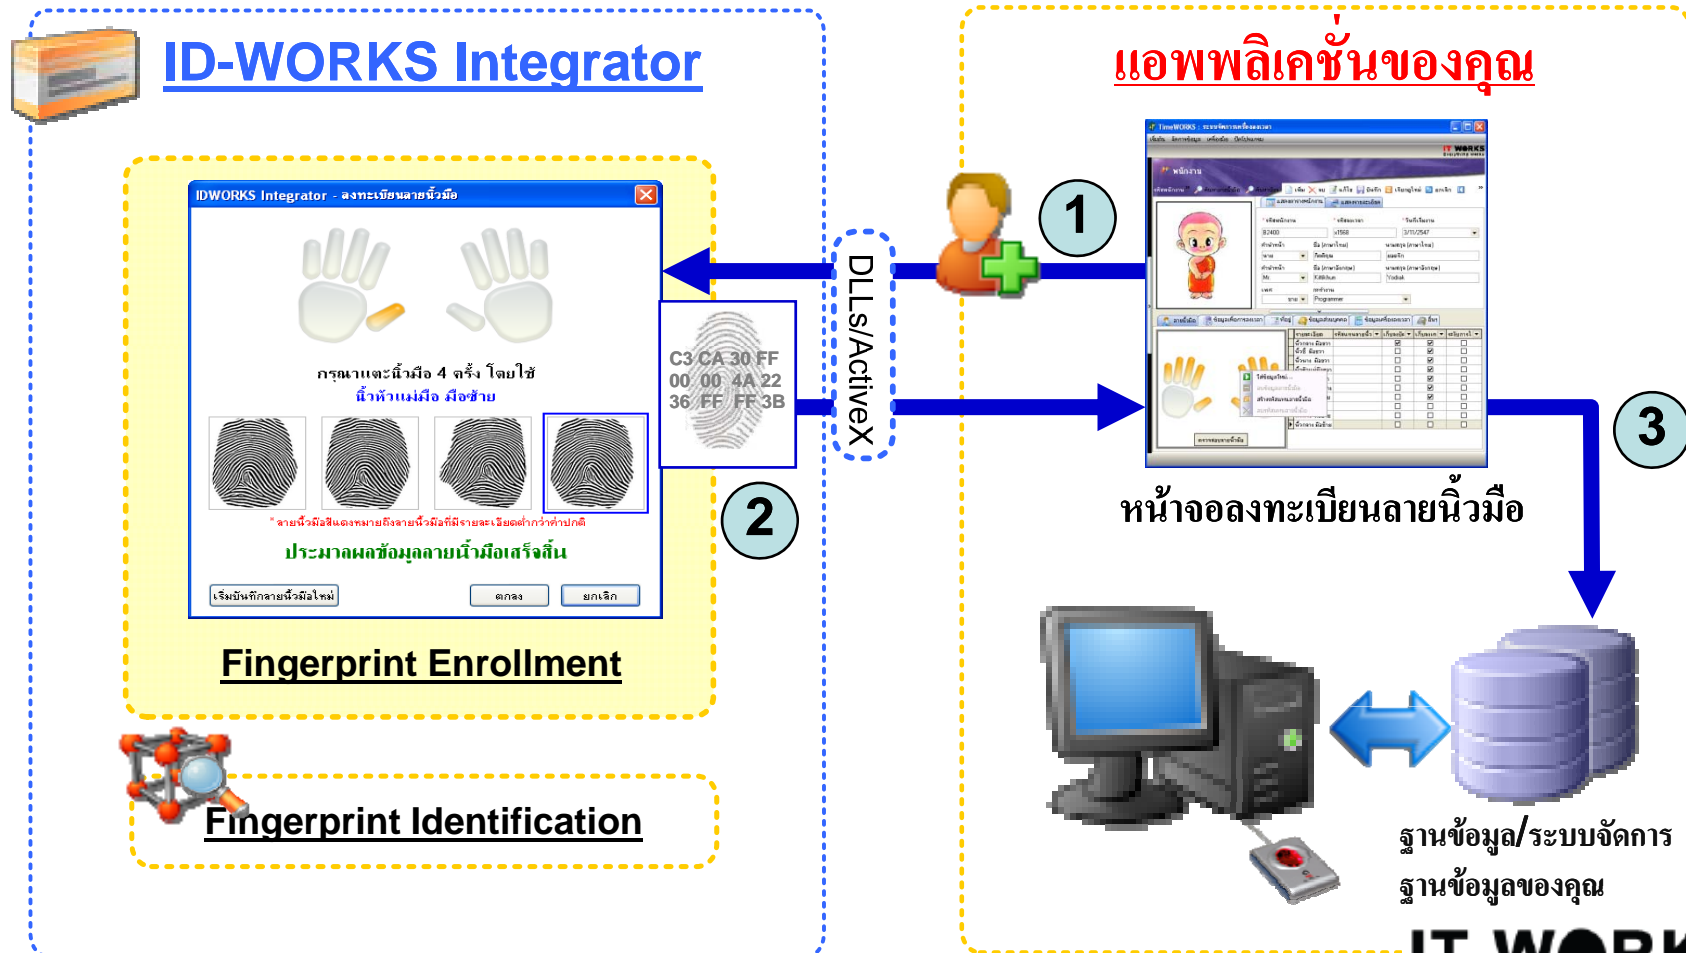

Fingerprint Identification Technology

ID WORKS Integrator 1 ชุดประกอบด้วย

- **ID WORKS Integrator SDK Library**
- **คู่มือการใช้งาน และตัวอย่าง Source code**
- **เครื่องอ่านลายนิ้วมือ Digital Persona U.are.U 4000B**

Enhancing your existing solutions with

ID-WORKS INTEGRATOR

Fingerprint Identification Technology

Enhancing your existing solutions with ID-WORKS INTEGRATOR

Fingerprint Identification Technology

Enhancing your existing solutions with

ID-WORKS INTEGRATOR

Fingerprint Identification Technology

Implementing identification application with **ID-WORKS INTEGRATOR** Fingerprint Identification Technology

Demonstrating to create sample application with