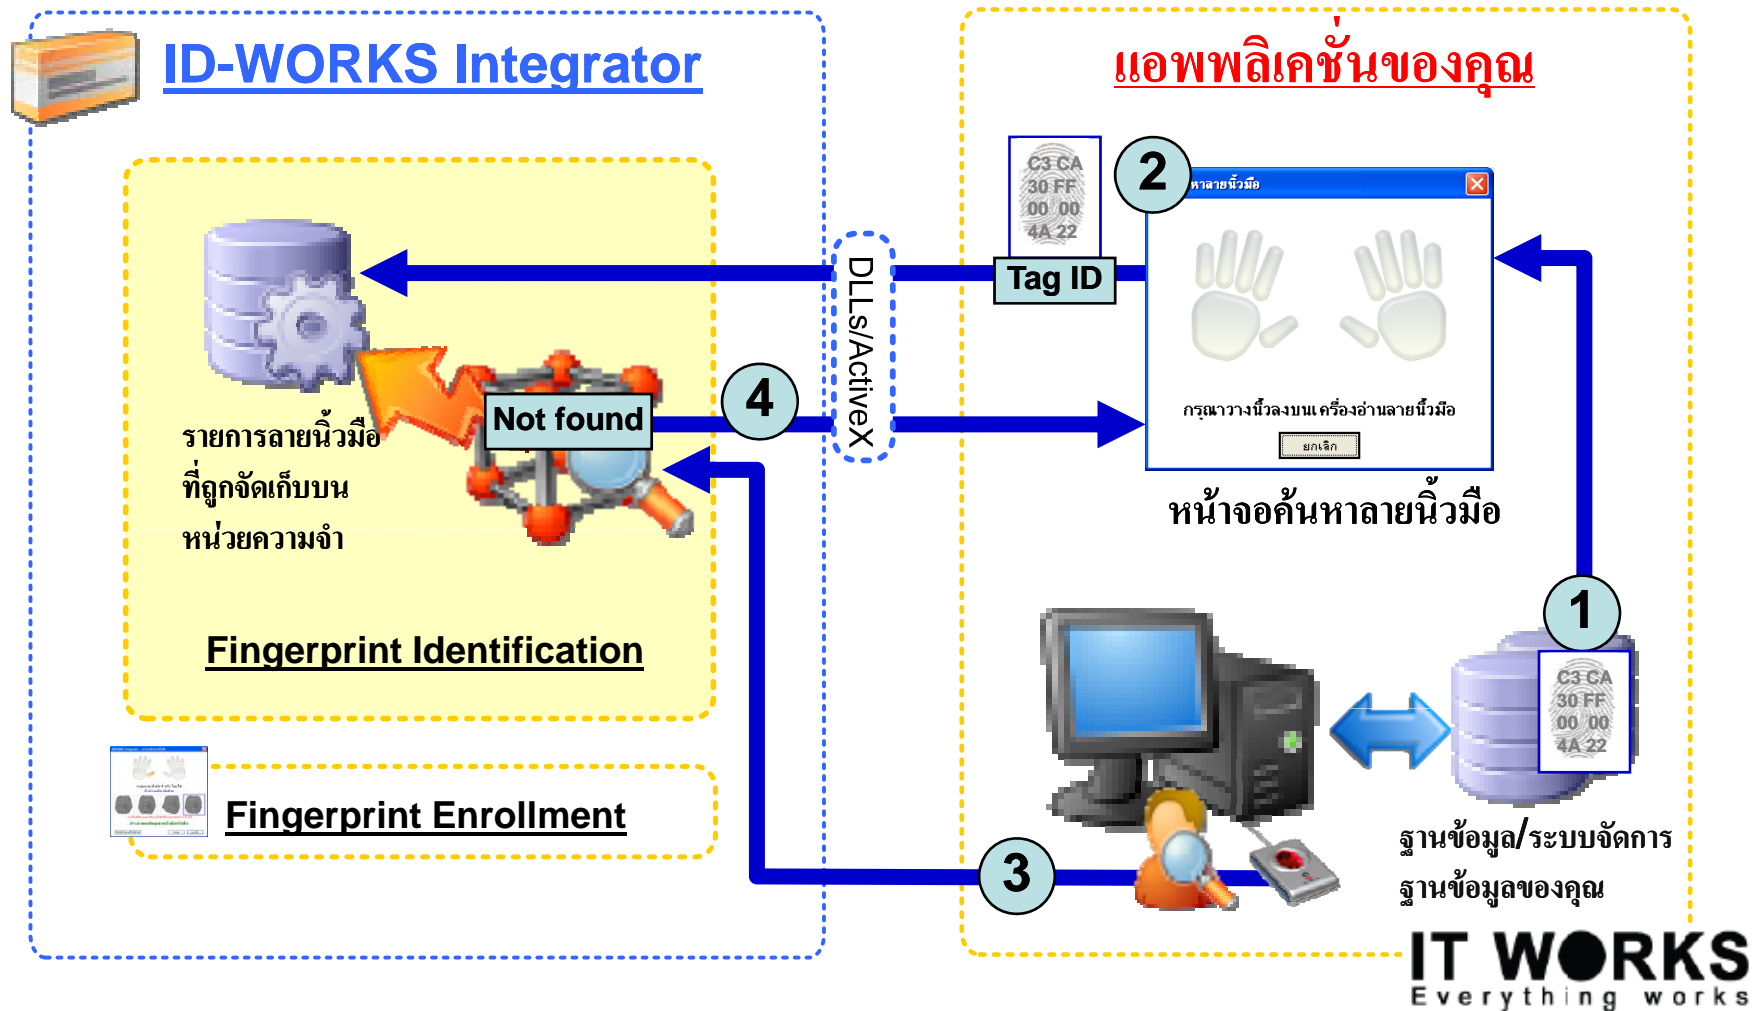

Fingerprint Identification Technology

ID WORKS Integrator 1 ชุดประกอบด้วย

- **ID WORKS Integrator SDK Library**
- **คู่มือการใช้งาน และตัวอย่าง Source code**
- **เครื่องอ่านลายนิ้วมือ Digital Persona U.are.U 4000B**

Enhancing your existing solutions with

ID-WORKS INTEGRATOR

Fingerprint Identification Technology

Enhancing your existing solutions with ID-WORKS INTEGRATOR

Fingerprint Identification Technology

Enhancing your existing solutions with

ID-WORKS INTEGRATOR

Fingerprint Identification Technology

Implementing identification application with **ID-WORKS INTEGRATOR** Fingerprint Identification Technology

Demonstrating to create sample application with