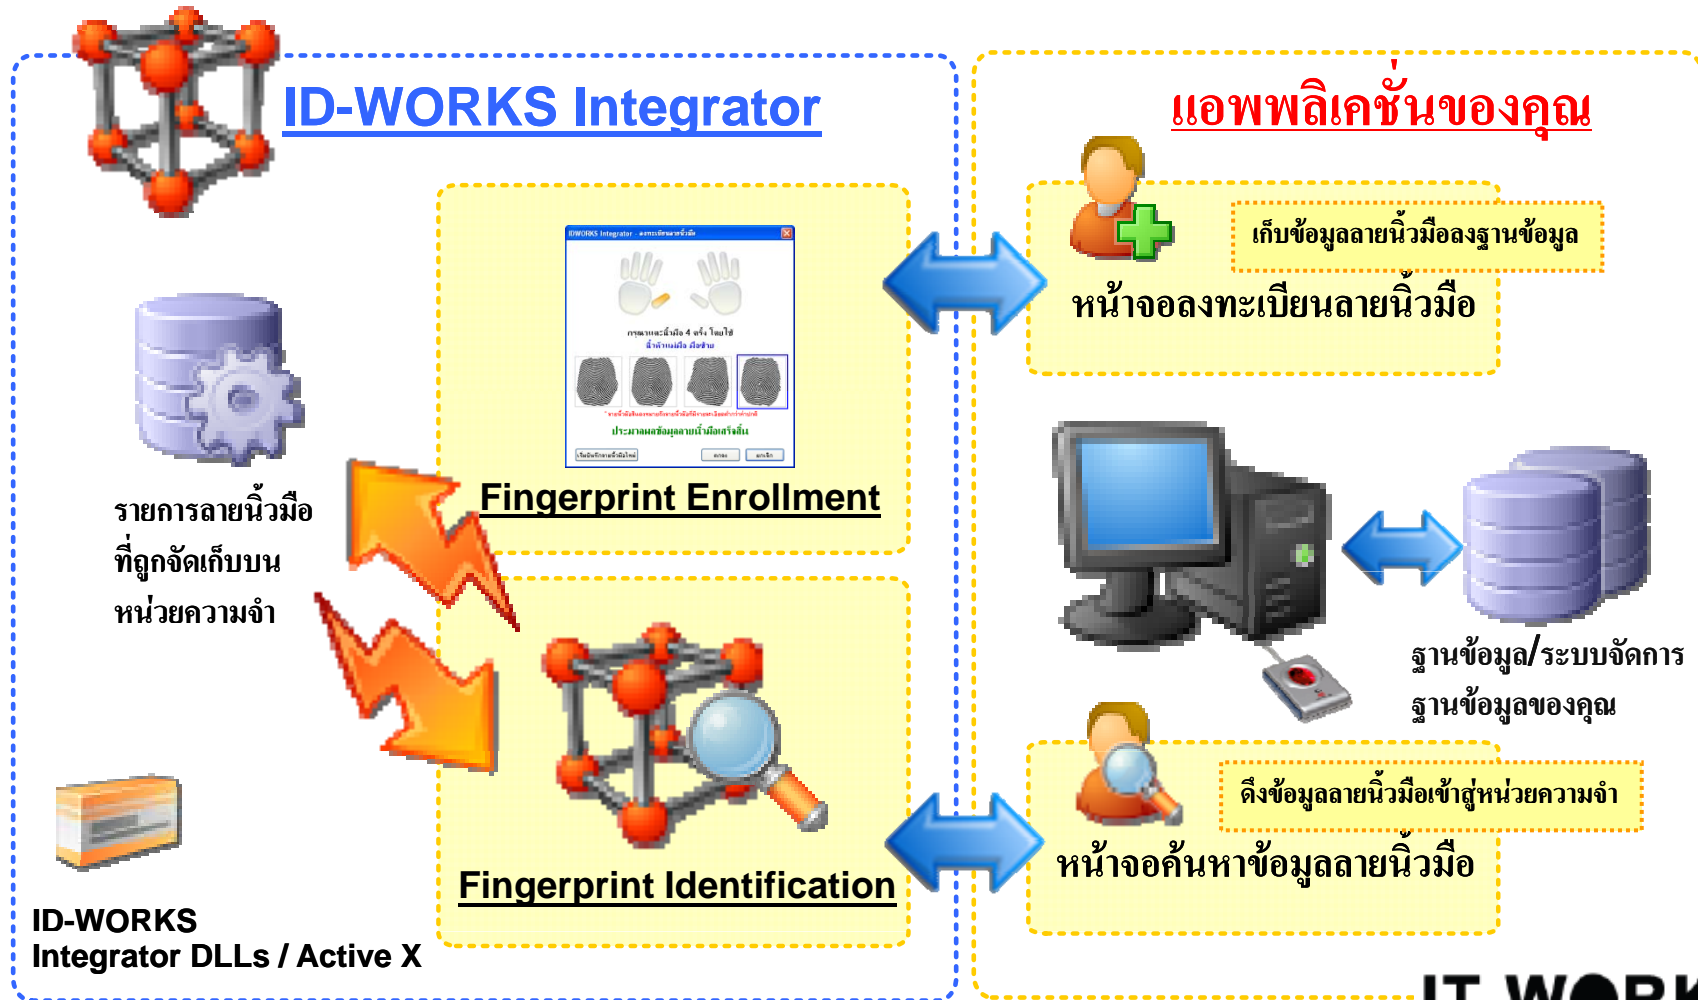

Improving your identification technology with ID-WORKS INTEGRATOR

Fingerprint Identification Technology

Time-Attendance System

Documents Ownership Identification System

Drivers inspecting System

Physical/Logical Access Control Systems

- Membership Management Systems
- Internet/Financial Transaction Authentication
- Etc.

Creating your solutions with Fingerprint identification technology

Improving your identification technology with

ID-WORKS INTEGRATOR

Fingerprint Identification Technology

ID WORKS Integrator 1 ชุดประกอบด้วย

- **ID WORKS Integrator SDK Library**
- **คู่มือการใช้งาน และตัวอย่าง Source code**
- **เครื่องอ่านลายนิ้วมือ Digital Persona U.are.U 4000B**

Enhancing your existing solutions with

ID-WORKS INTEGRATOR

Fingerprint Identification Technology

Enhancing your existing solutions with ID-WORKS INTEGRATOR

Fingerprint Identification Technology

Enhancing your existing solutions with