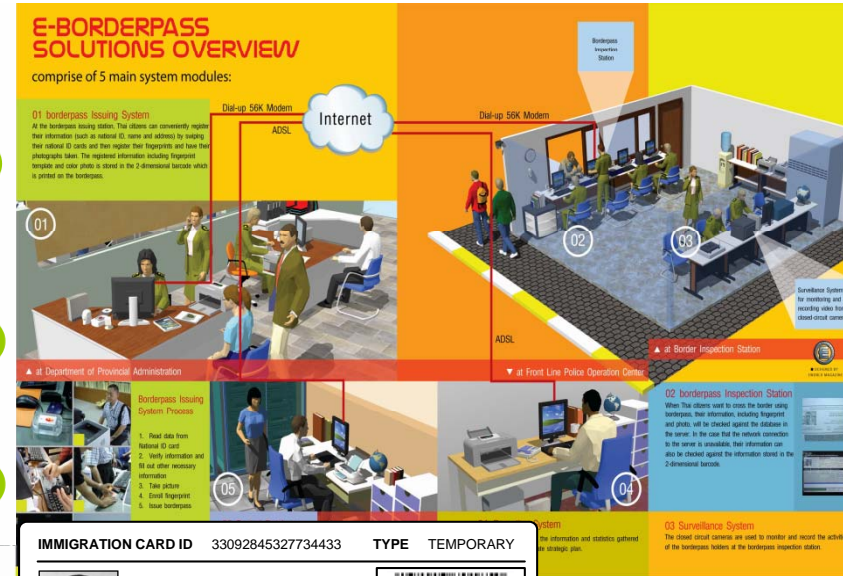

## Technology Behind Solution

- Thai National ID utilization (Magnetic/Smartcard)

- Fingerprint Verification

- 2-Dimensional Barcode application

IMMIGRATION CARD ID	33092845327734433	TYPE	TEMPORARY
	NAME	CHEA SENGLY	
	ISSUED DATE	7 FEB 2006	
	EXPIRED DATE	8 FEB 2007	
SNARANYAPRATHET32312890		THAILAND IMMIGRATION INSPECTOR	