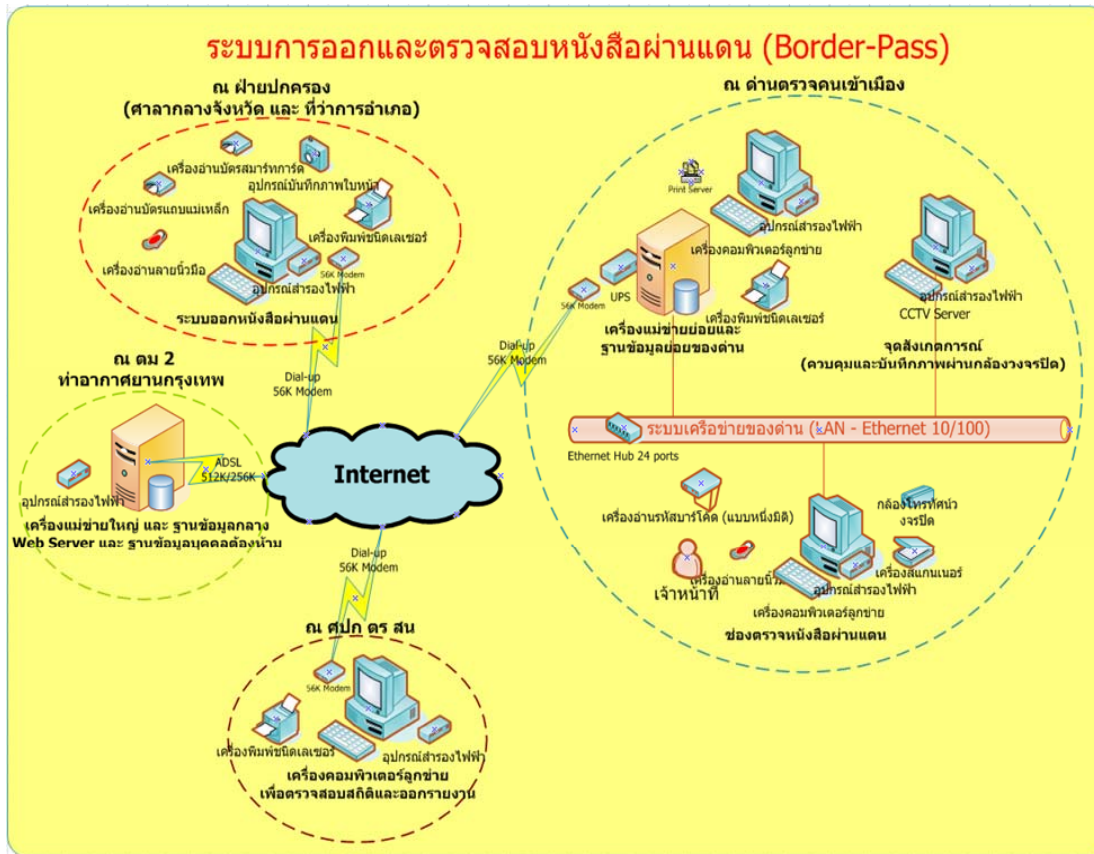

E-Border Pass Project

Our Project received Thailand ICT Awards 2005